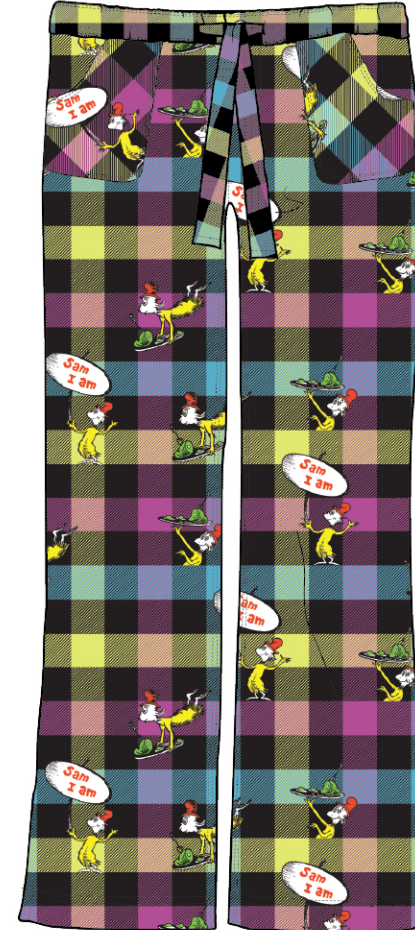

SAM'S INSTITUTE OF HAM V-NECK TEE

SAM I AM PRINTED BUFFALO PLAID WOVEN PANT w/ POCKETS